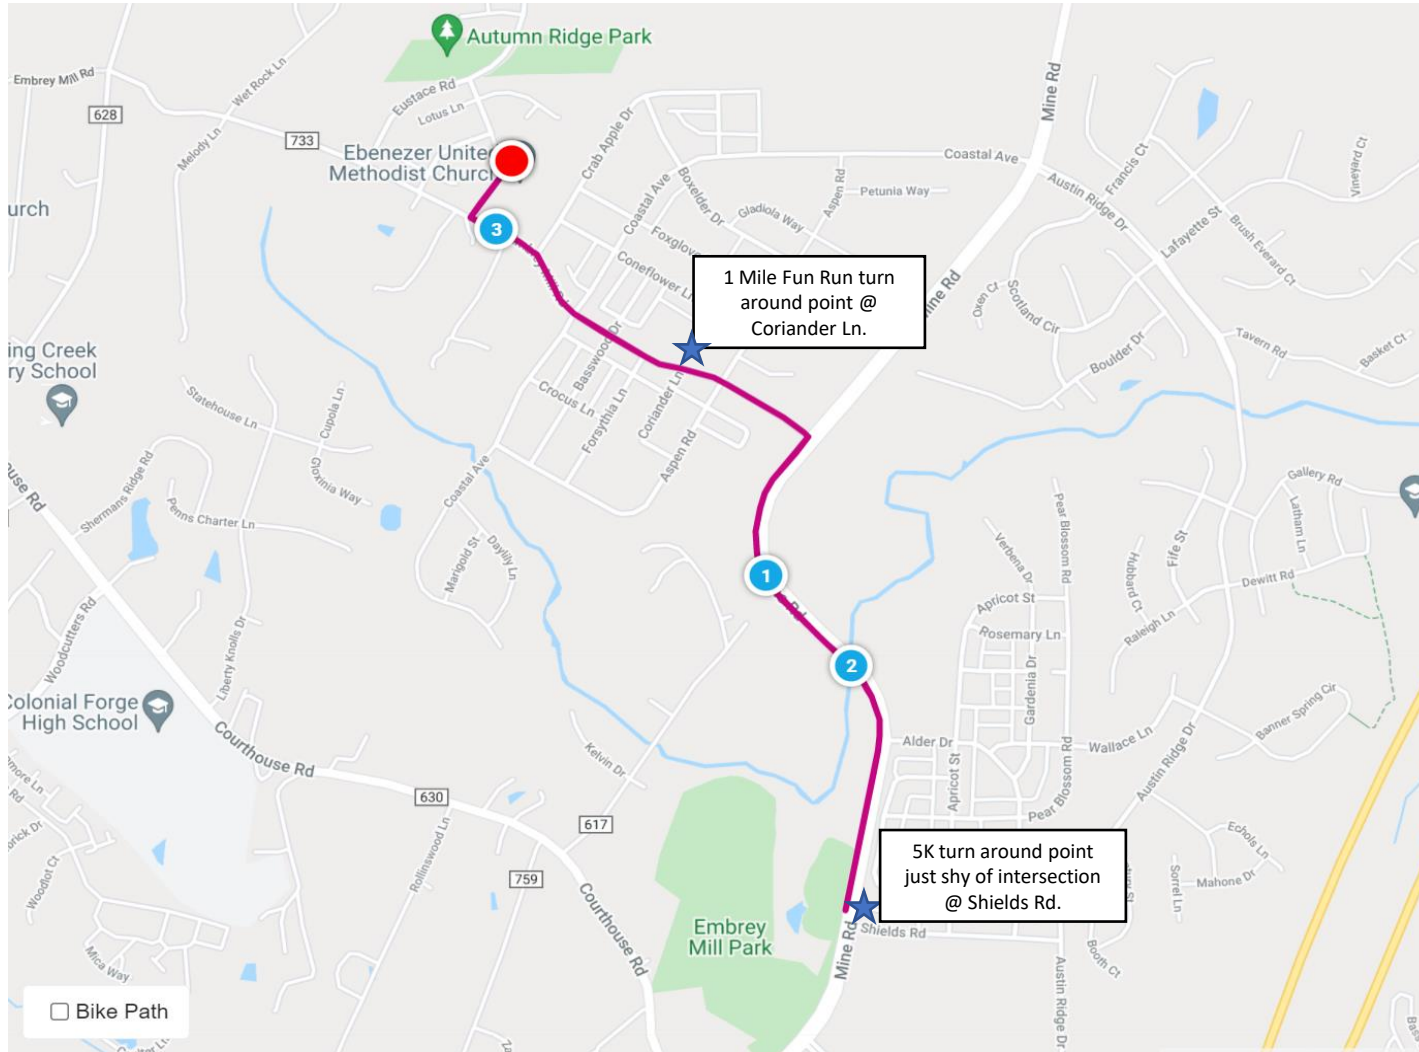

Go For Bo 5K and 1 Mile Fun Run/Walk

5K (Runs after 1 Miler @8:30am)

- Out and back race leaving from 161 Embrey Mill Rd.
- Turn Right / Southeast on Rt. 733, Embry Mill Rd. to intersection
- Turn Right / South on Mine Rd. to turn around point just North of intersection with Shields Rd.
- Reverse course back to Finish.

1 Mile Fun Run/Walk (Runs first @8am)

- Out and back race leaving from 161 Embrey Mill Rd.
- Turn Right / Southeast on Rt. 733, Embry Mill Rd. to intersection with Coriander Ln.
- Reverse course back to Finish.